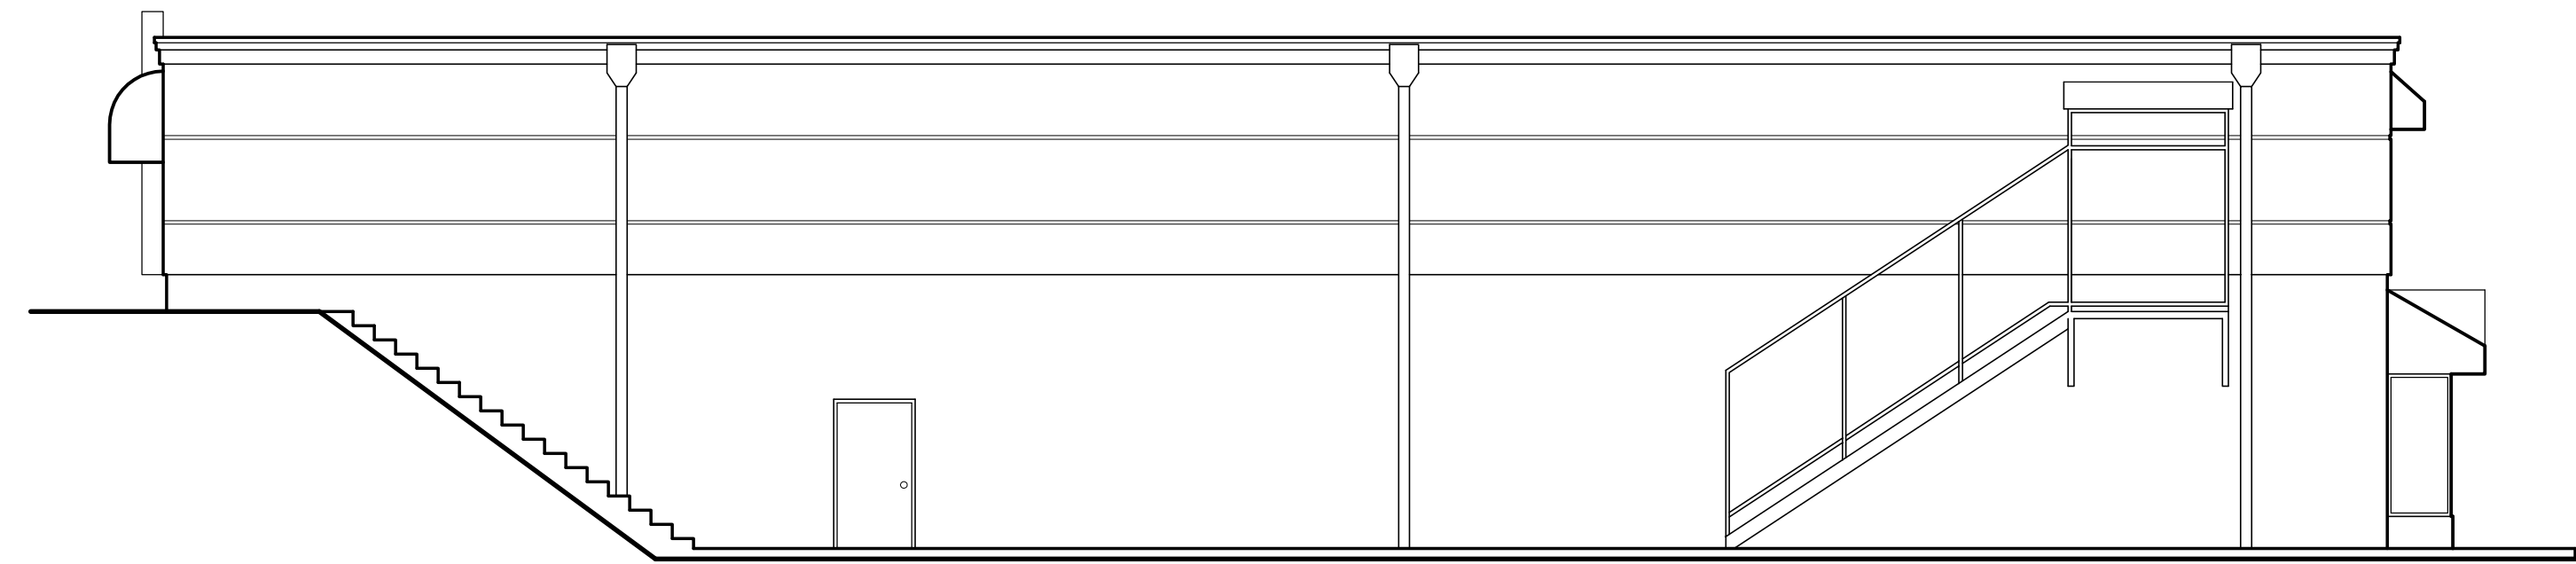

# 8334 LEESBURG PIKE LEASING PLAN

UPPER PARKING ELEVATION  
SCALE 1/8" = 1'-0"

LEESBURG PIKE ELEVATION  
SCALE 1/8" = 1'-0"

LOWER PARKING LOT ELEVATION  
SCALE 1/8" = 1'-0"

PINNACLE DRIVE ELEVATION  
SCALE 1/8" = 1'-0"

UPPER LEVEL PLAN  
SCALE 1/8" = 1'-0"

LOWER LEVEL PLAN  
SCALE 1/8" = 1'-0"