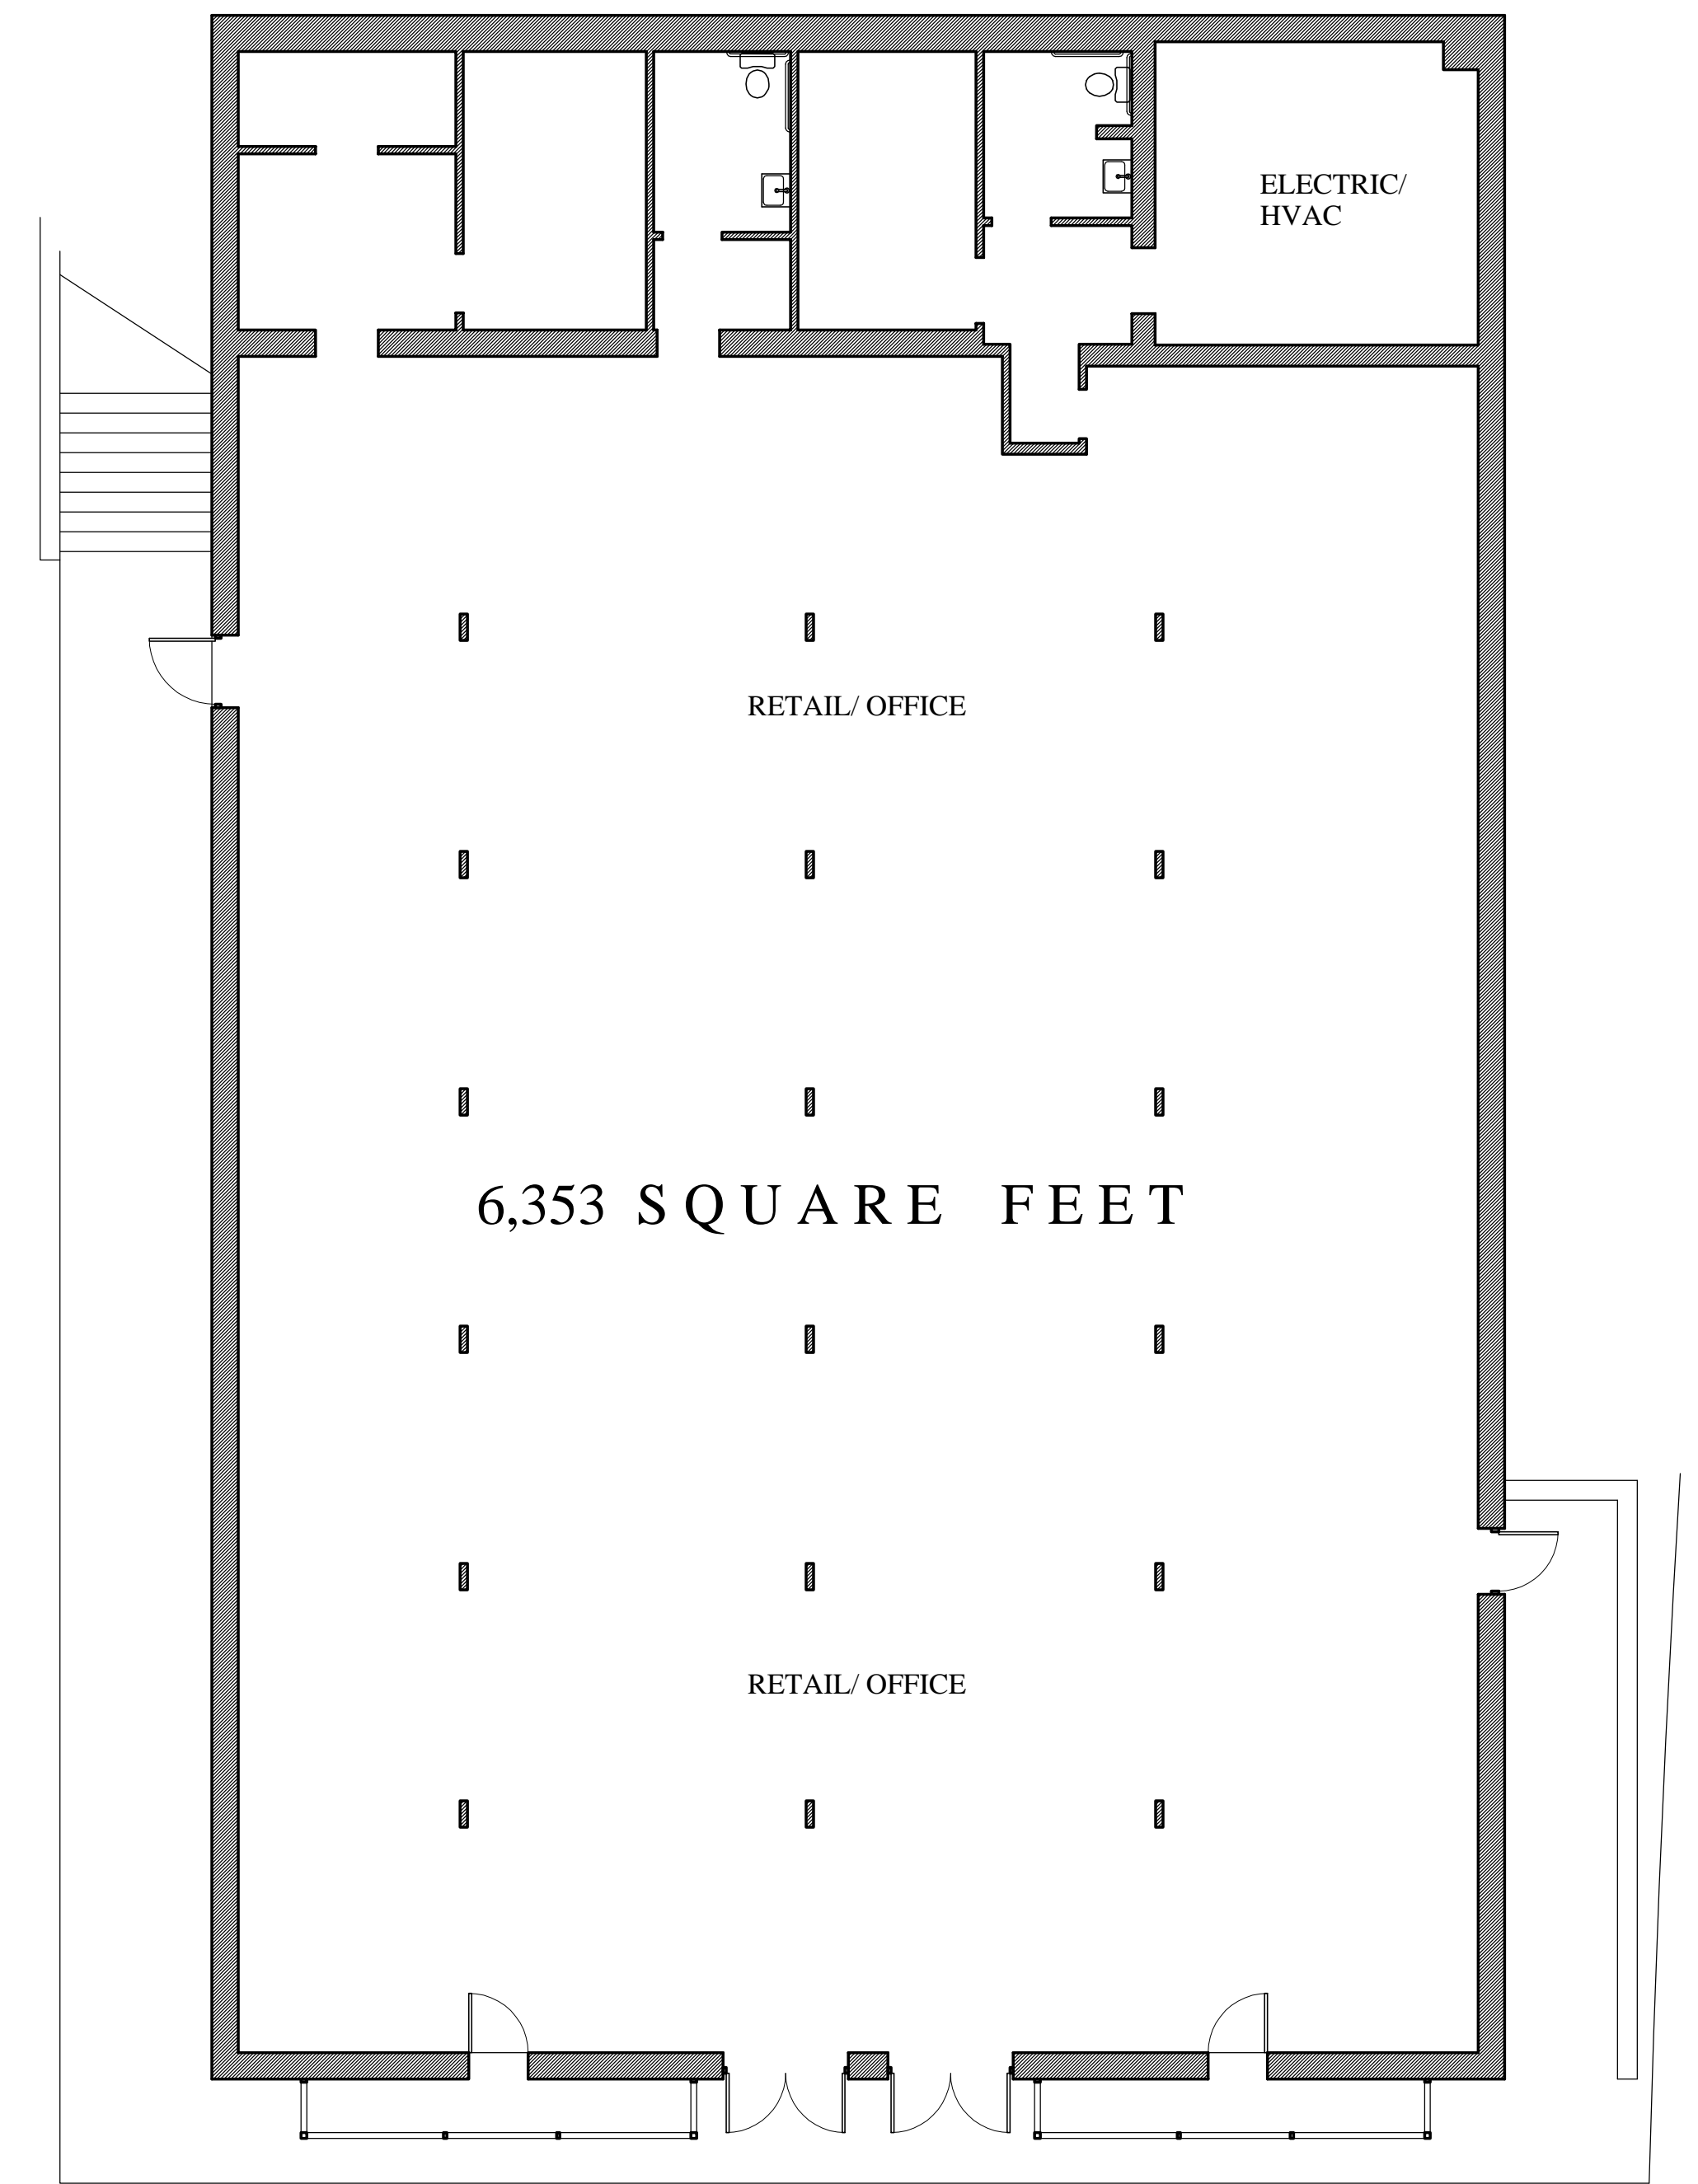

# 8334 LEESBURG PIKE LEASING PLAN

UPPER PARKING ELEVATION  
SCALE 1/8" = 1'-0"

LEESBURG PIKE ELEVATION  
SCALE 1/8" = 1'-0"

LOWER PARKING LOT ELEVATION  
SCALE 1/8" = 1'-0"

PINNACLE DRIVE ELEVATION  
SCALE 1/8" = 1'-0"

UPPER LEVEL PLAN  
SCALE 1/8" = 1'-0"

LOWER LEVEL PLAN  
SCALE 1/8" = 1'-0"