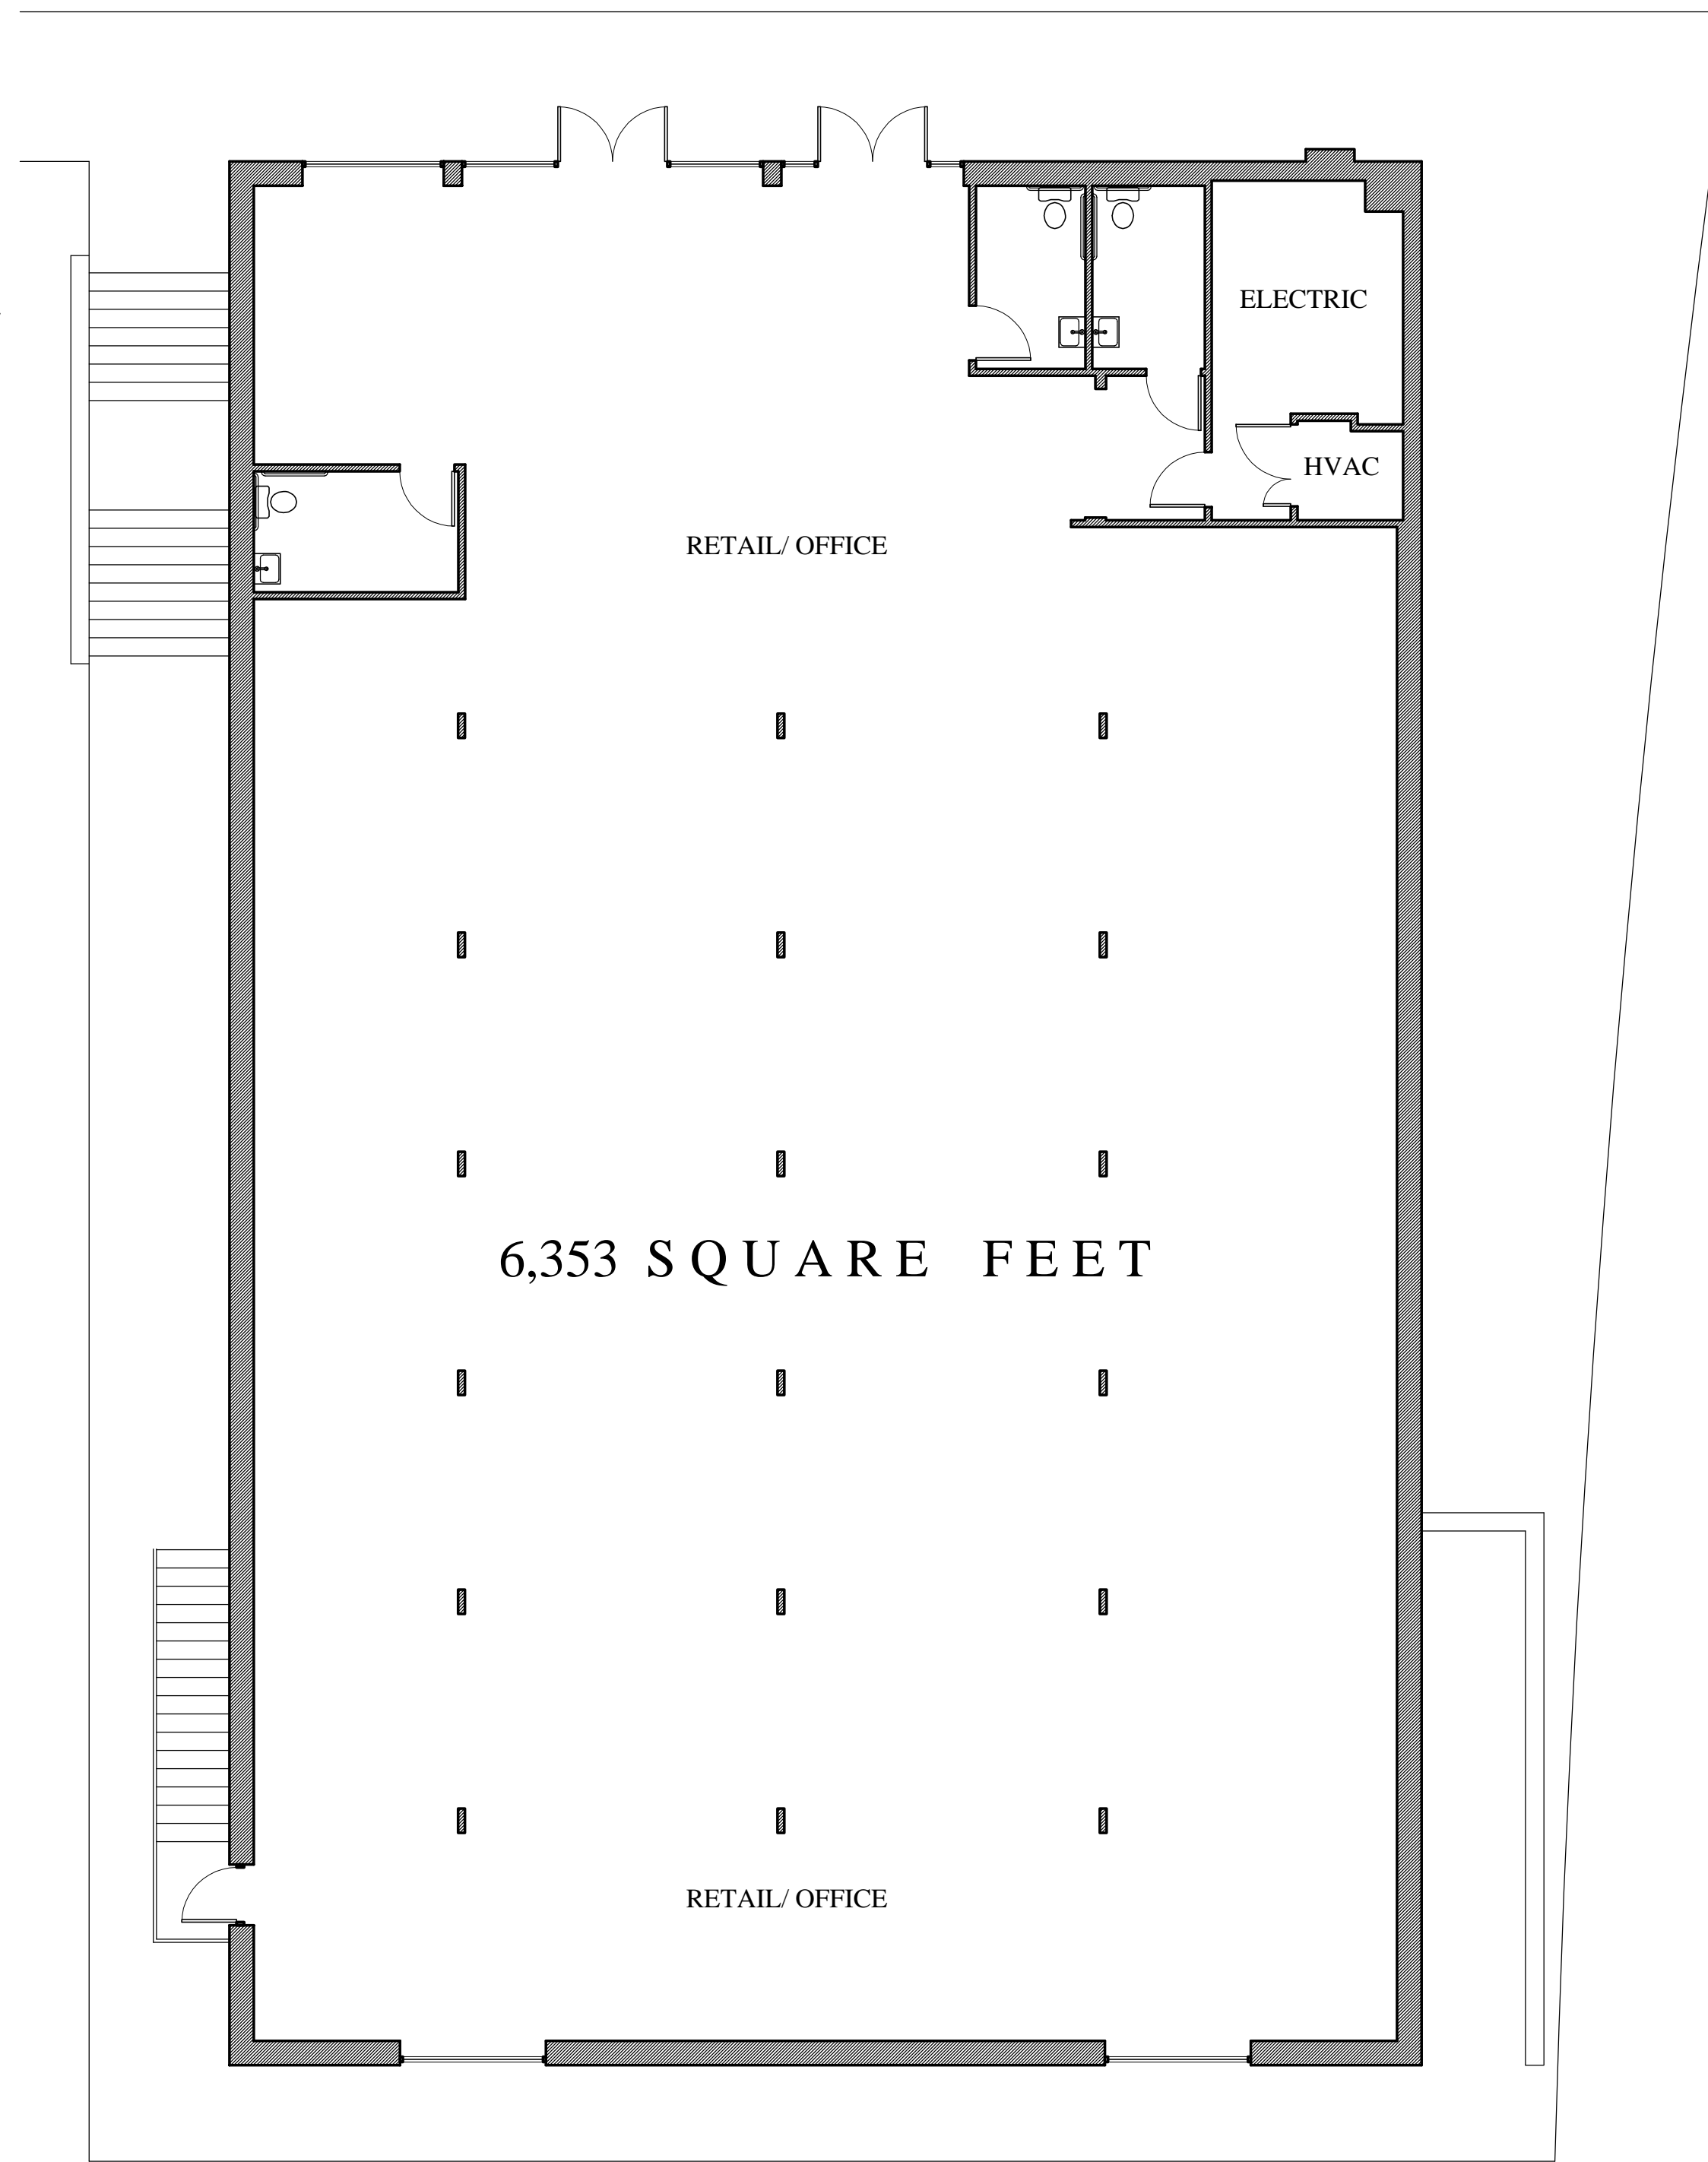

# 8334 LEESBURG PIKE LEASING PLAN

UPPER PARKING ELEVATION  
SCALE 1/8" = 1'-0"

LEESBURG PIKE ELEVATION  
SCALE 1/8" = 1'-0"

LOWER PARKING LOT ELEVATION  
SCALE 1/8" = 1'-0"

PINNACLE DRIVE ELEVATION  
SCALE 1/8" = 1'-0"

UPPER LEVEL PLAN  
SCALE 1/8" = 1'-0"

LOWER LEVEL PLAN  
SCALE 1/8" = 1'-0"