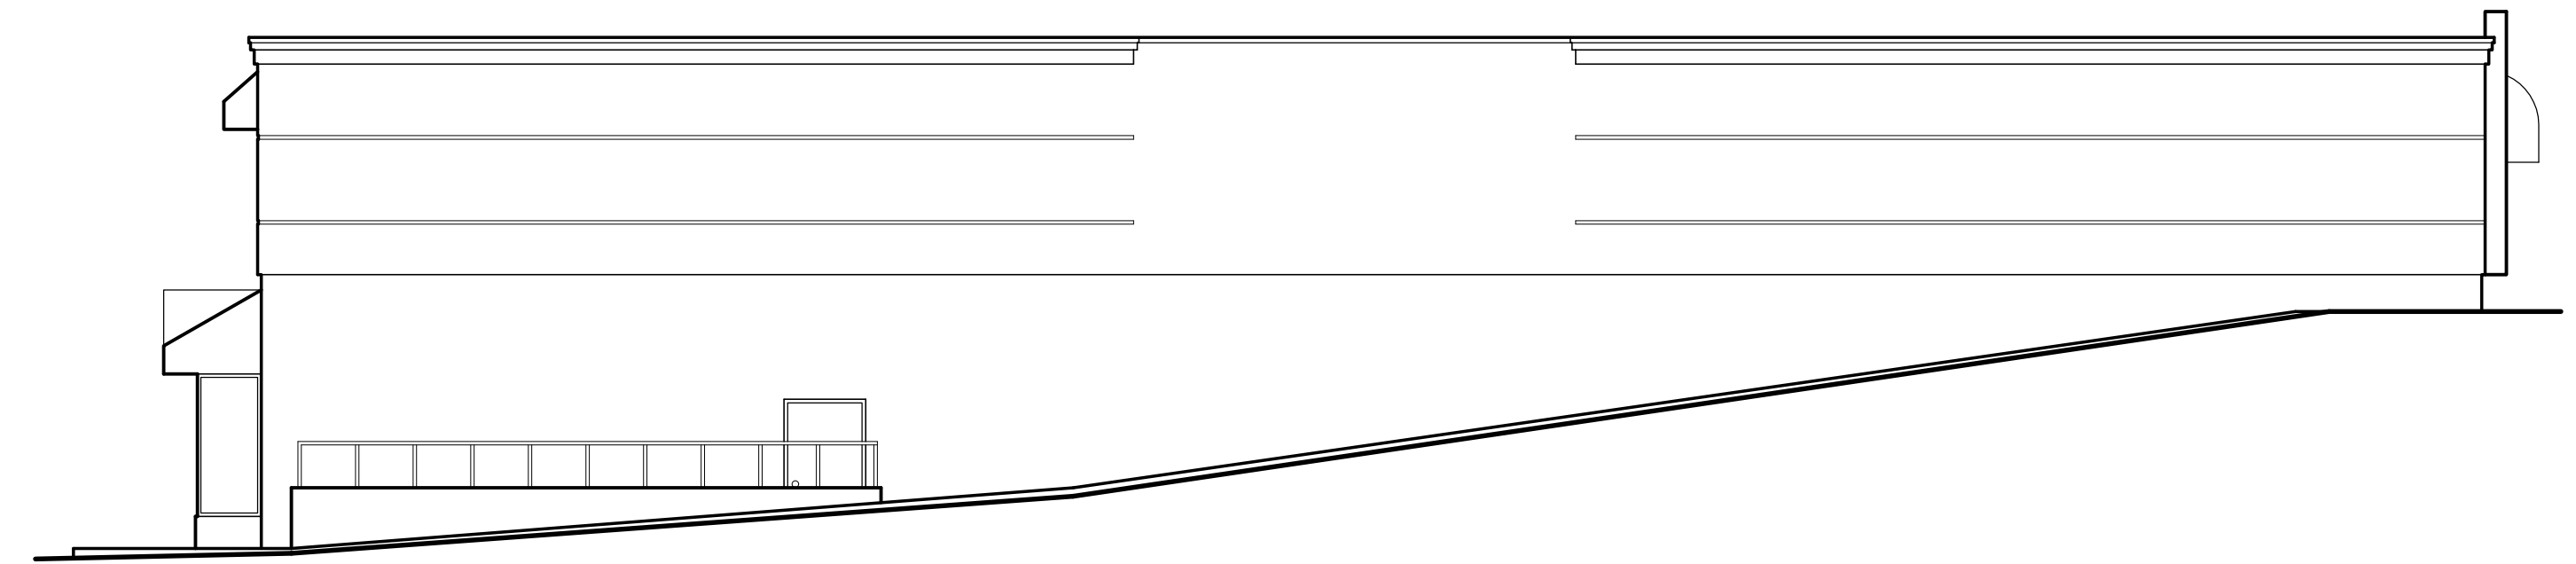

# 8334 LEESBURG PIKE LEASING PLAN

UPPER PARKING ELEVATION  
SCALE 1/8" = 1'-0"

LEESBURG PIKE ELEVATION  
SCALE 1/8" = 1'-0"

LOWER PARKING LOT ELEVATION  
SCALE 1/8" = 1'-0"

PINNACLE DRIVE ELEVATION  
SCALE 1/8" = 1'-0"

UPPER LEVEL PLAN  
SCALE 1/8" = 1'-0"

LOWER LEVEL PLAN  
SCALE 1/8" = 1'-0"